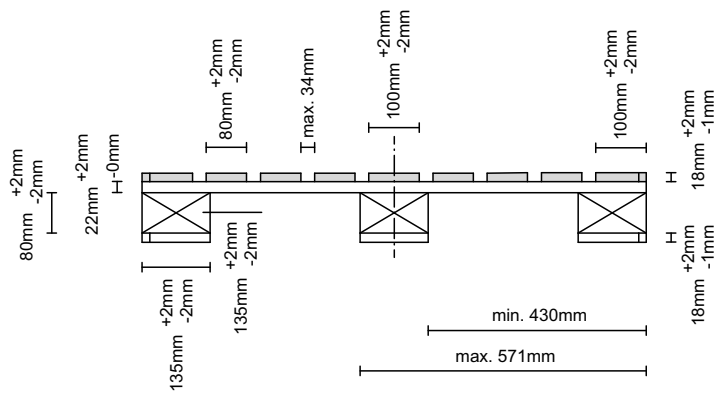

# EPAL CP1 PALLET

1,000 x 1,200 mm

1,200 mm side

1,000 mm side

Top view