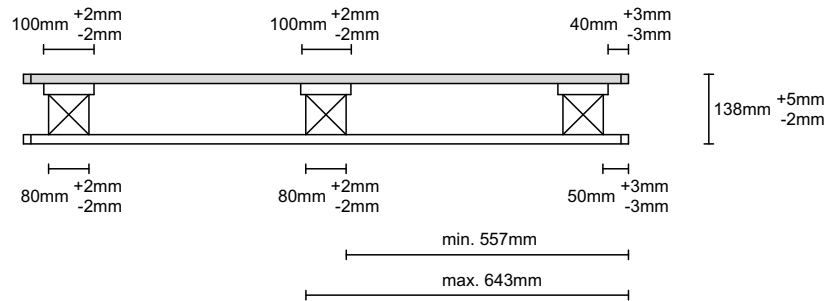

# EPAL CP1 PALLET

1,000 x 1,200 mm

1,200 mm side

1,000 mm side

Top view