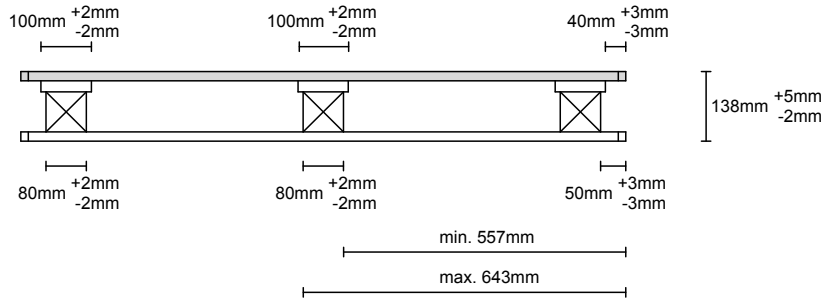

EPAL CP2 PALLET

800 x 1,200 mm

1,200 mm side

800 mm side

Top view