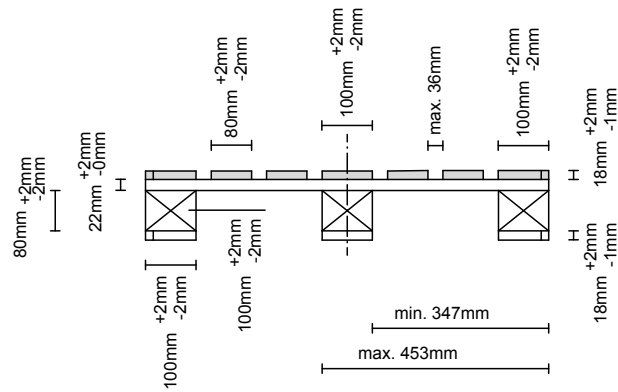

EPAL CP2 PALLET

800 x 1,200 mm

1,200 mm side

800 mm side

Top view