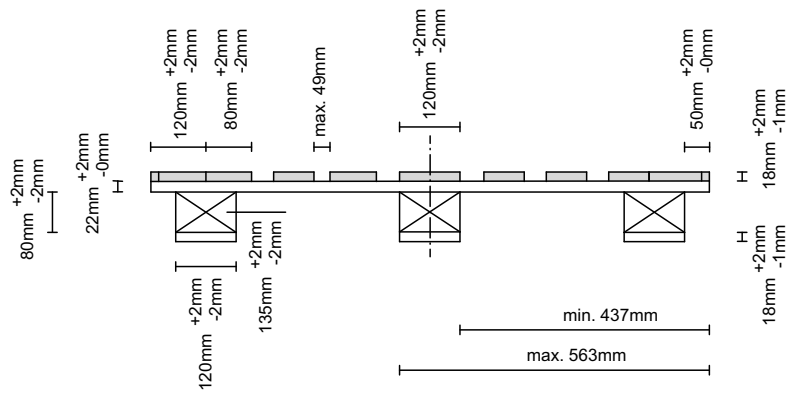

# EPAL CP4 PALLET

1,100 x 1,300 mm

1,300 mm side

1,100 mm side

Top view