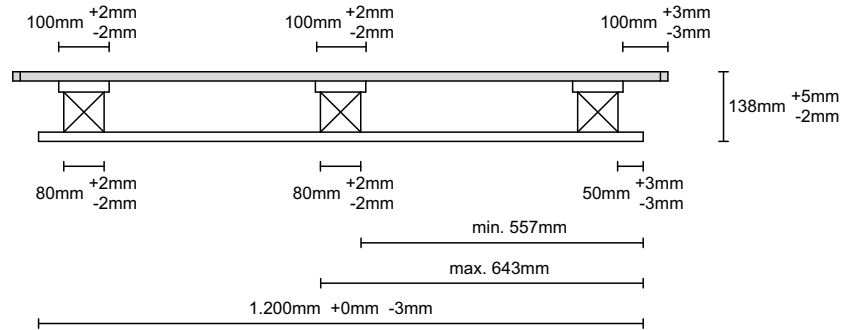

# EPAL CP4 PALLET

1,100 x 1,300 mm

1,300 mm side

1,100 mm side

Top view