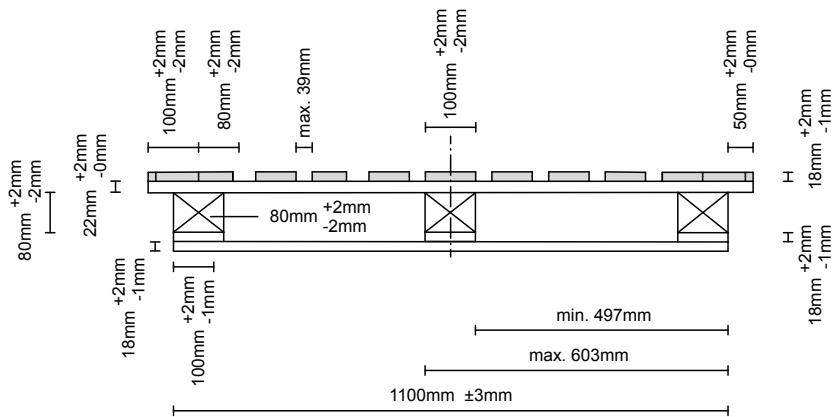

EPAL CP6 PALLET

1,200 x 1,000 mm

1,000 mm side

1,200 mm side

Top view