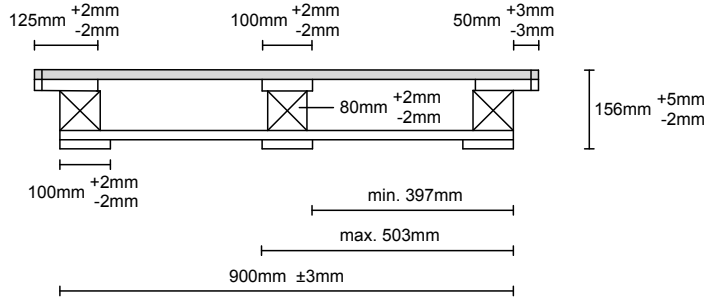

EPAL CP6 PALLET

1,200 x 1,000 mm

1,000 mm side

1,200 mm side

Top view