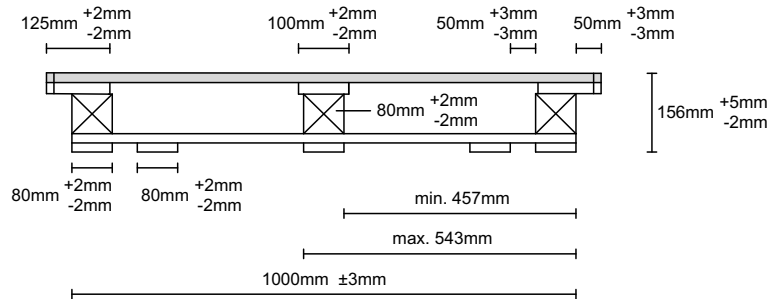

# EPAL CP7 PALLET

1,300 x 1,100 mm

1,100 mm side

1,300 mm side

Top view