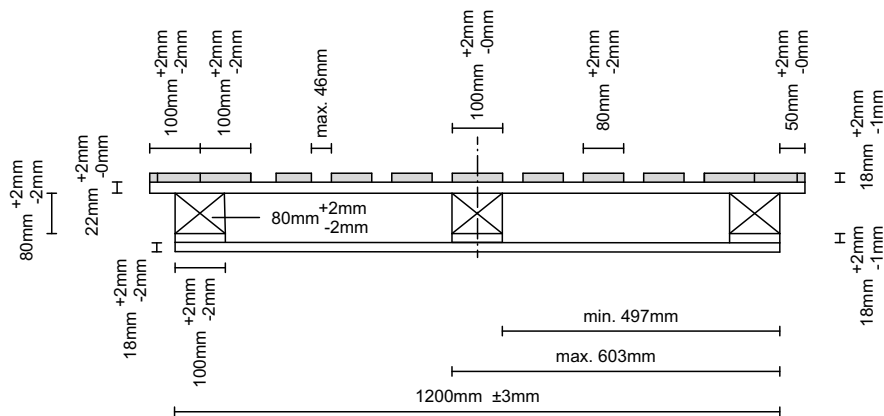

# EPAL CP7 PALLET

1,300 x 1,100 mm

1,100 mm side

1,300 mm side

Top view